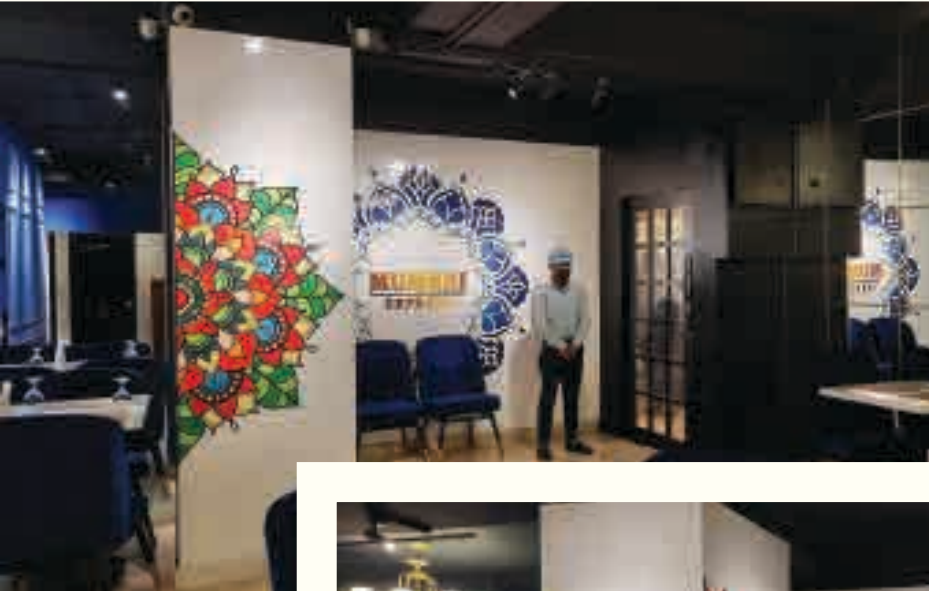

Mumbai Express